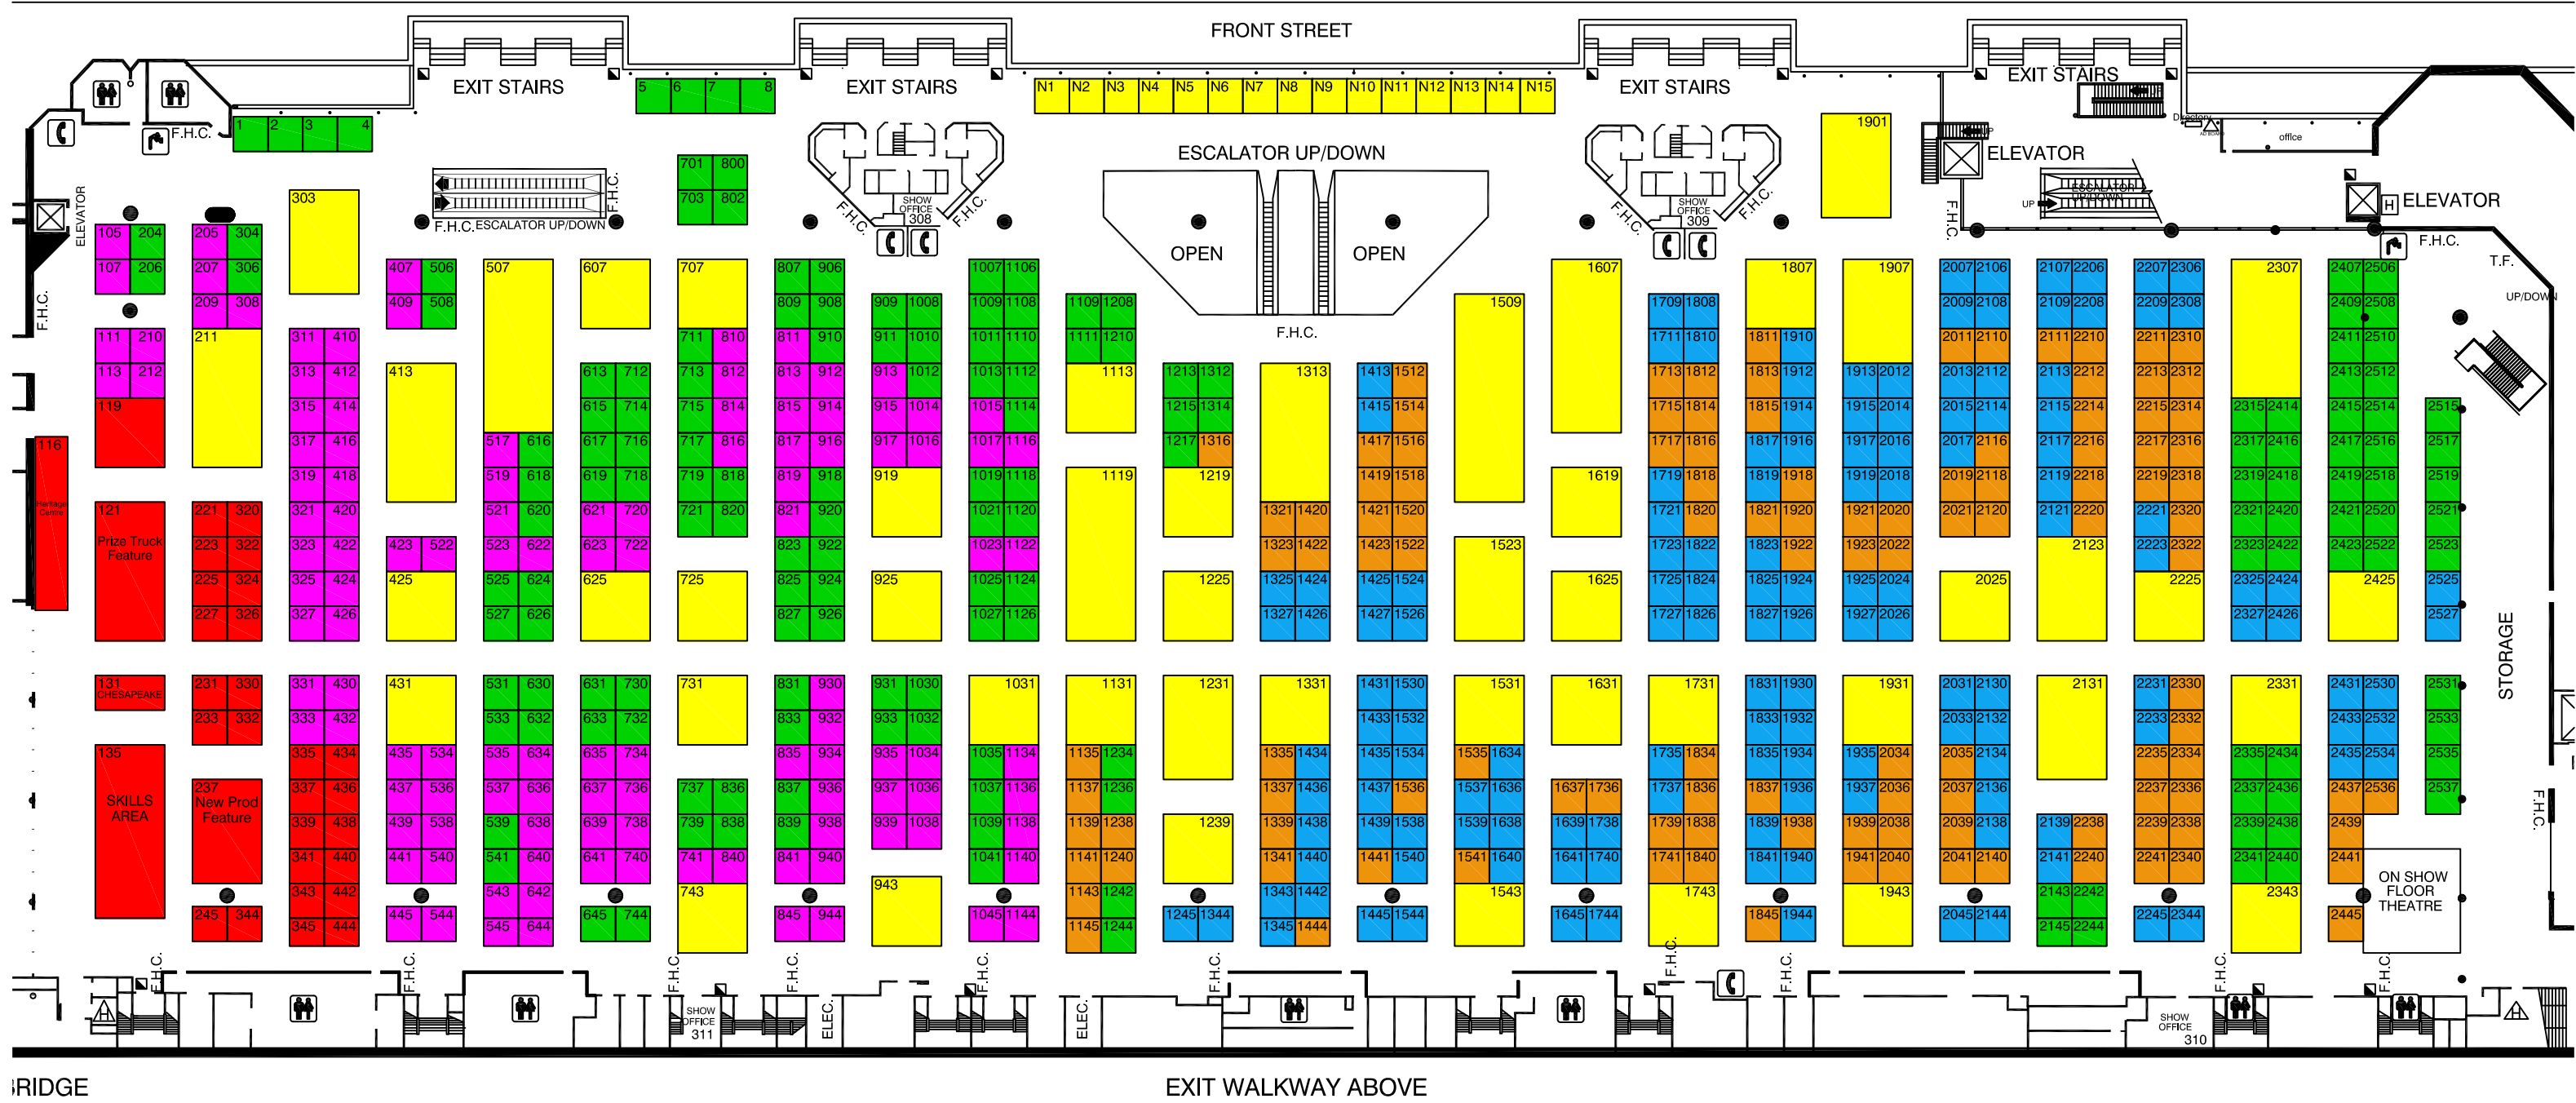

CMX-CIPHEX 2010

EXHIBIT HALL "A"

EXHIBIT HALL "B"

EXHIBIT HALL "C"

MOVE-IN LEGEND

- Monday March 22, 2010 / 6pm - 10pm
- Tuesday March 23, 2010 / 6am - 2pm
- Tuesday March 23, 2010 / 2pm - 10pm
- Wednesday March 24, 2010 / 8am - 2pm
- Wednesday March 24, 2010 / 2pm - 6pm
- LIFO - Wednesday March 24, 2010 / 6pm - 10pm